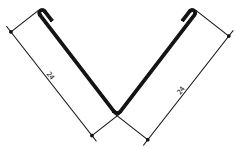

DATASHEET

Spacer Bars

Spacer Bars

- 24 x 24 mm V-shaped profiles
- The spacer bars are used with the traditional Chicago Metallic BR and T profiles beads
- The modular profiles guarantee a perfect spacing
- Used as an alternative for cross tees or for providing extra stability to the grid

Assortment

Product group		Component description	Pcs per pack	Kg per pack
SBH 600/625		Spacer bar for 600/625 mm modules - painted	50	6,99

Cross-section

SBH 600/625

Performance

Reaction to fire

A1

Corrosion resistance