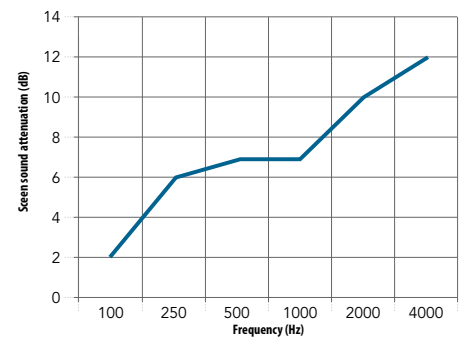

Reaction to fire
B-s1,d0
Based on EN 13501-1

Cleaning

- Frame: Vacuum, damp cloth, and low pressure foam cleaning
- Canvas: Vacuum, damp cloth, and washing in normal machine wash cycle up to 40 degrees

Hygiene
Stone wool provides no sustenance to microorganisms

Recyclability
Fully recyclable stone wool

Indoor environment
Rockfon Canva has a low release of VOCs.

Material Health
All materials used in Rockfon products are screened against the list of substances restricted under REACH or recognized as Substances of Very High Concern (SVHC) on an ongoing basis. Rockfon stone wool fibres comply with the safe fibre EU regulation and hold an EUCEB certification.