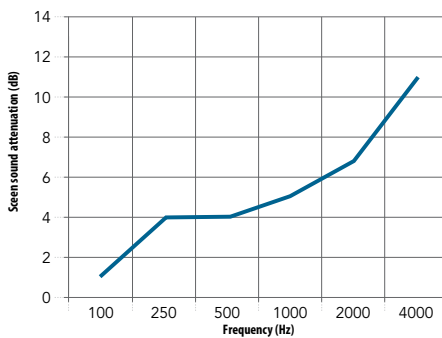

Screen sound attenuation
Screen sound attenuation measure the reduction in sound (sound pressure level) between a source and listener with a screen in-between. The screen sound attenuation (reduction) is expressed in decibel dB(A).

Screen size	125 Hz	250 Hz	500 Hz	1000 Hz	2000 Hz	4000 Hz
1,30 m² (1,00 x 1,30 m) (calculated value)	0.70	1.30	2.00	2.50	2.65	2.60
2,16 m² (1,20 x 1,80 m) (measured value)	1.15	2.20	3.30	4.10	4.35	4.30
2,21 m² (1,70 x 1,30 m) (calculated value)	1.20	2.25	3.35	4.20	4.50	4.40

Total size of test object:
3,40 x 1,30m

Frequency (Hz)	Screen sound attenuation (dB)
125	1
250	4
500	4
1000	5
2000	7
4000	11

ΔL_s	5
$\Delta L_{s,w}$	4

Total size of test object:
4,80 x 1,80m

Frequency (Hz)	Screen sound attenuation (dB)
125	2
250	6
500	7
1000	7
2000	10
4000	12

ΔL_s	7
$\Delta L_{s,w}$	7