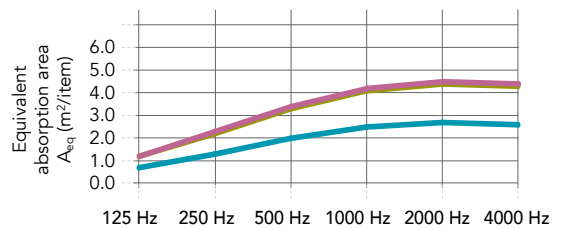

Performance

Sound absorption
 A_{eq} (m²/item)

Screen sound attenuation
Screen sound attenuation measure the reduction in sound (sound pressure level) between a source and listener with a screen in-between. The screen sound attenuation (reduction) is expressed in decibel dB(A).

Screen size	125 Hz	250 Hz	500 Hz	1000 Hz	2000 Hz	4000 Hz
1,30 m² (1,00 x 1,30 m) (calculated value)	0.70	1.30	2.00	2.50	2.65	2.60
2,16 m² (1,20 x 1,80 m) (measured value)	1.15	2.20	3.30	4.10	4.35	4.30
2,21 m² (1,70 x 1,30 m) (calculated value)	1.20	2.25	3.35	4.20	4.50	4.40

Total size of test object:
3,40 x 1,30m

Frequency (Hz)	Screen sound attenuation (dB)
125	1
250	4
500	4
1000	5
2000	7
4000	11

ΔL_s	5
$\Delta L_{s,w}$	4

Total size of test object:
4,80 x 1,80m

Frequency (Hz)	Screen sound attenuation (dB)
125	2
250	6
500	7
1000	7
2000	10
4000	12

ΔL_s	7
$\Delta L_{s,w}$	7

Reaction to fire
B-s1,d0
Based on EN 13501-1

Cleaning

- Frame: Vacuum, damp cloth, and low pressure foam cleaning
- Canvas: Vacuum, damp cloth, and washing in normal machine wash cycle up to 40 degrees

Hygiene
Stone wool provides no sustenance to microorganisms

Recyclability
Fully recyclable stone wool

Indoor environment
Rockfon Canva has a low release of VOCs.

Material Health
All materials used in Rockfon products are screened against the list of substances restricted under REACH or recognized as Substances of Very High Concern (SVHC) on an ongoing basis. Rockfon stone wool fibres comply with the safe fibre EU regulation and hold an EUCEB certification.