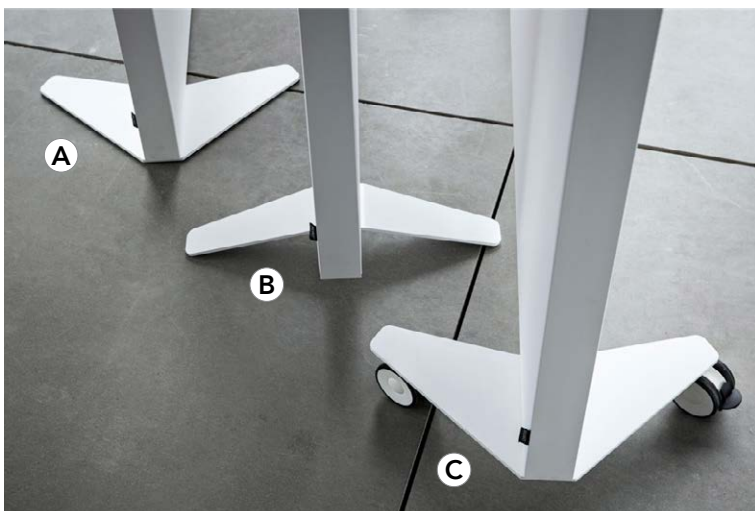

## Application Areas

- Office
- Education
- Leisure
- Healthcare

Module size (Width x Height x Depth) (mm)	Weight ( kg/unit)
1000 x 1300 x 61	10
1200 x 1800 x 61	15
1700 x 1300 x 61	17

Frame depths is always 61mm. Possibility to customize panel sizes on demand.  
Minimum size (W x H): 800 x 1000  
Maximum size: (W x H): 2400 x 2000  
Stability rule:  $H < 2 \times W$

## Steel base options

Flat, elevated and wheel steel bases are available in two colours matching the frame.

Flat (A):  $W = 479\text{mm}$   
Elevated (B):  $W \times H = 504 \times 80\text{mm}$   
Wheeled (C):  $W \times H = 479 \times 71,5\text{mm}$