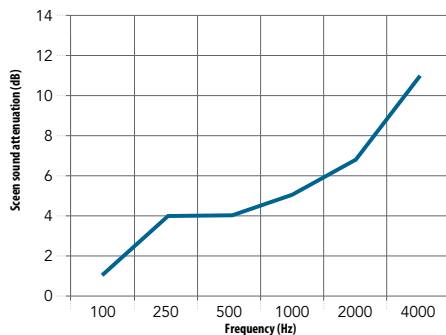

Screen sound attenuation
Screen sound attenuation measure the reduction in sound (sound pressure level) between a source and listener with a screen in-between. The screen sound attenuation (reduction) is expressed in decibel dB(A).

	125 Hz	250 Hz	500 Hz	1000 Hz	2000 Hz	4000 Hz
1,30 m² (1,00 x 1,30 m) (calculated value)	0.70	1.30	2.00	2.50	2.65	2.60
2,16 m² (1,20 x 1,80 m) (measured value)	1.15	2.20	3.30	4.10	4.35	4.30
2,21 m² (1,70 x 1,30 m) (calculated value)	1.20	2.25	3.35	4.20	4.50	4.40

Total size of test object:
3,40 x 1,30m

Frequency (Hz)	Screen sound attenuation (dB)
125	1
250	4
500	4
1000	5
2000	7
4000	11

ΔL_s	5
$\Delta L_{s,w}$	4

Total size of test object:
4,80 x 1,80m

Frequency (Hz)	Screen sound attenuation (dB)
125	2
250	6
500	7
1000	7
2000	10
4000	12

ΔL_s	7
$\Delta L_{s,w}$	7