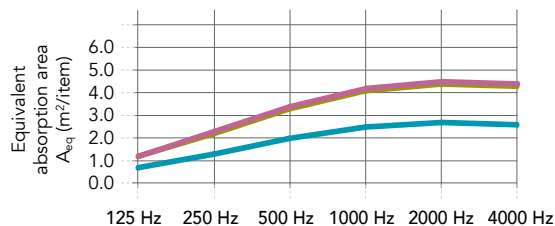

## Performance

**Sound absorption**  
 $A_{eq}$  (m<sup>2</sup>/item)

**Screen sound attenuation**  
 Screen sound attenuation measure the reduction in sound (sound pressure level) between a source and listener with a screen in-between. The screen sound attenuation (reduction) is expressed in decibel dB(A).