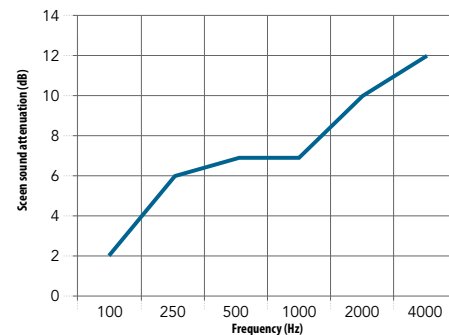

Reaction to fire
B-s1,d0
Based on EN 13501-1

Recyclability
Fully recyclable stone wool

Cleaning

- Frame: Vacuum, damp cloth, and low pressure foam cleaning
- Canvas: Vacuum, damp cloth, and washing in normal machine wash cycle up to 70 degrees

Indoor environment
Rockfon ceiling products are classified in Class E1 in accordance with EN 13964 (EN 717-1).

Hygiene
Stone wool provides no sustenance to microorganisms

Material Health
All materials used in Rockfon products are screened against the list of substances restricted under REACH and do not contain substances of very high concern (SVHC). Rockfon stone wool fibres comply with the safe fibre EU regulation and hold an EUCEB certification.