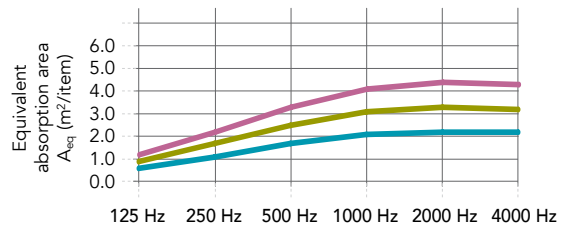

Module size (Width x Height x Depth) (mm)	Weight (kg/unit)
600 x 1800 x 61	9
900 x 1800 x 61	12
1200 x 1800 x 61	15

Frame depth is always 61 mm. Possibility to customize panel sizes on demand.

Minimum size (W x H): 600 x 600 mm

Maximum size: (W x H): 2400 x 2000 mm

Performance

Sound absorption
 A_{eq} (m²/item)

	125 Hz	250 Hz	500 Hz	1000 Hz	2000 Hz	4000 Hz
1,08 m ² (600 x 1800 mm)	0.55	1.10	1.65	2.05	2.20	2.15
1,62 m ² (900 x 1800 mm)	0.85	1.65	2.45	3.10	3.30	3.20
2,16 m ² (1200 x 1800 mm)	1.15	2.20	3.30	4.10	4.35	4.30