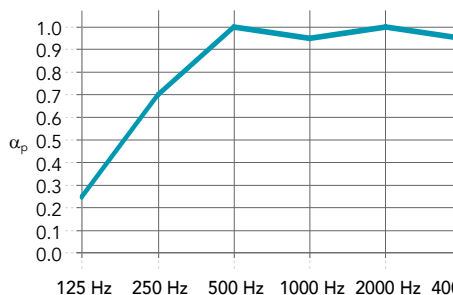

### Oversize panel

Wall panels up to 13x3 meters, allowing you to decorate large wall areas with a single seamless panel.

Sizes from (WxH/HxW):  
4000x2000 mm – 13000x3000

## Performance

**Sound absorption**  
 $\alpha_w$ : 0.95 (Class A)

Product thickness (mm) / Total installation depth (mm)

Product thickness (mm) / Total installation depth (mm)	125 Hz	250 Hz	500 Hz	1000 Hz	2000 Hz	4000 Hz	$\alpha_w$	Absorption class	NRC
50 / 50	0.25	0.70	1.00	0.95	1.00	0.95	0.95	A	0.95