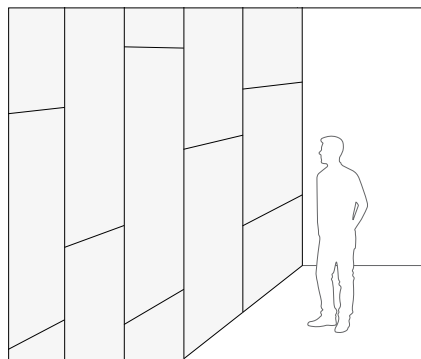

### Single frame statement

A plug-and-play single frame artwork to enhance wellbeing.

Sizes from (WxH/HxW):  
150x500 or 500x500 – 4000x2000 mm

### Custom puzzle solution

A customised wall design with multiple Rockfon Canva Wall panels in different sizes, connected like a puzzle.

Sizes from (WxH/HxW):  
150x500 or 500x500 – 4000x2000 mm