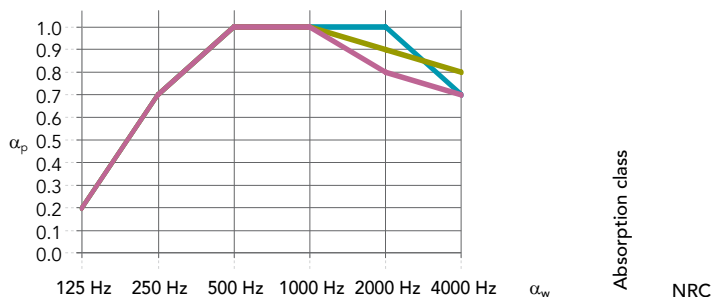

125 Hz	250 Hz	500 Hz	1000 Hz	2000 Hz	4000 Hz	α_w	Absorption class	NRC
Rockfon Lamella 34x30 mm + absorbant 40 mm	0.20	0.70	1.00	1.00	1.00	0.70	0.90	A	-
Rockfon Lamella 39x21 mm + absorbant 40 mm	0.20	0.70	1.00	1.00	0.90	0.80	0.90	A	-
Rockfon Lamella 44x12 mm + absorbant 40 mm	0.20	0.70	1.00	1.00	0.80	0.70	0.85	B	-

Reaction to fire

A1
C-s2,d0
(Complete system tested)

Cleaning

- Vacuum

Hygiene

Stone wool provides no sustenance to microorganisms

Recyclability

Fully recyclable stone wool

Indoor environment

Rockfon ceiling products are classified in Class E1 in accordance with EN 13964 (EN 717-1).

Material Health

All materials used in Rockfon products are screened against the list of substances restricted under REACH and do not contain substances of very high concern (SVHC). Rockfon stone wool fibres comply with the safe fibre EU regulation and hold an EUCEB certification.