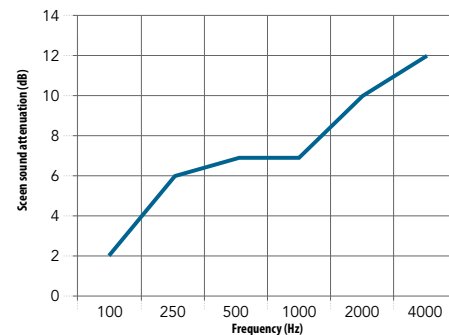

Reaction to fire
B-s1,d0
Based on EN 13501-1

Recyclability
Fully recyclable stone wool

Cleaning

- Frame: Vacuum, damp cloth, and low pressure foam cleaning
- Canvas: Vacuum, damp cloth, and washing in normal machine wash cycle up to 70 degrees

Indoor environment
Rockfon ceiling products are classified in Class E1 in accordance with EN 13964 (EN 717-1).

Hygiene
Stone wool provides no sustenance to microorganisms

Material Health
All materials used in Rockfon products are screened against the technical checklist A20 and the list of substances restricted under REACH and do not contain substances of very high concern (SVHC). Rockfon stone wool fibres comply with safe fibre EU regulation and hold a EUCEB certification.