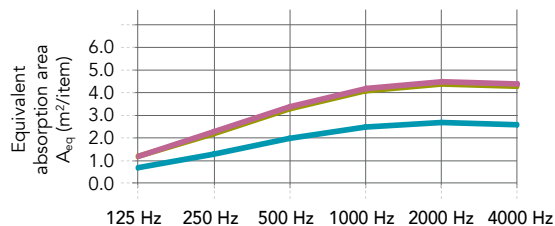

Steel base options

Flat, elevated and wheel steel bases are available in two colours matching the frame.

Performance

Sound absorption
 A_{eq} (m²/item)

Screen sound attenuation
 Screen sound attenuation measure the reduction in sound (sound pressure level) between a source and listener with a screen in-between. The screen sound attenuation (reduction) is expressed in decibel dB(A).

	125 Hz	250 Hz	500 Hz	1000 Hz	2000 Hz	4000 Hz
1,30 m ² (1,00 x 1,30 m) (calculated value)	0.70	1.30	2.00	2.50	2.65	2.60
2,16 m ² (1,20 x 1,80 m) (measured value)	1.15	2.20	3.30	4.10	4.35	4.30
2,21 m ² (1,70 x 1,30 m) (calculated value)	1.20	2.25	3.35	4.20	4.50	4.40